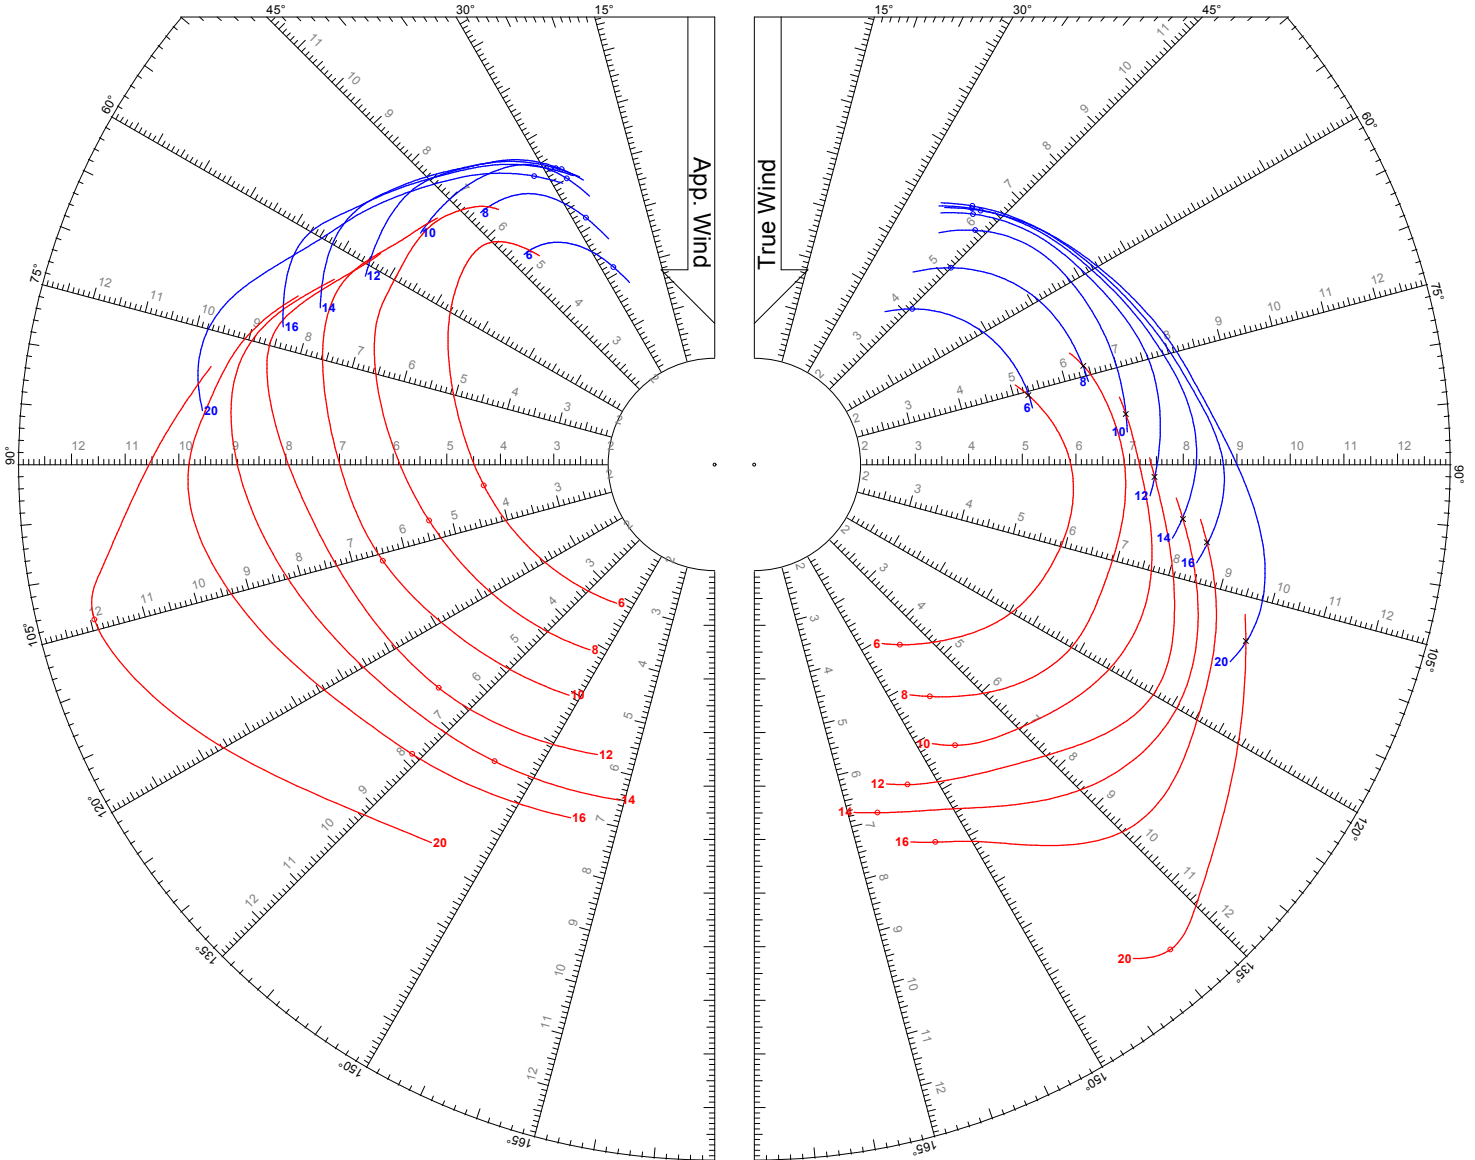

# Speed Guide

Polar Plot for Boat	
Name	28JK
Sail Number	
Class	
Designer	judel-vrolijk
Builder	Bergner
Issued On	06/10/2015 - VPP 2015 1.01

TWS: 6, 8, 10, 12, 14, 16, 20 kts

Jib

Asymmetric Spinnaker on Centerline